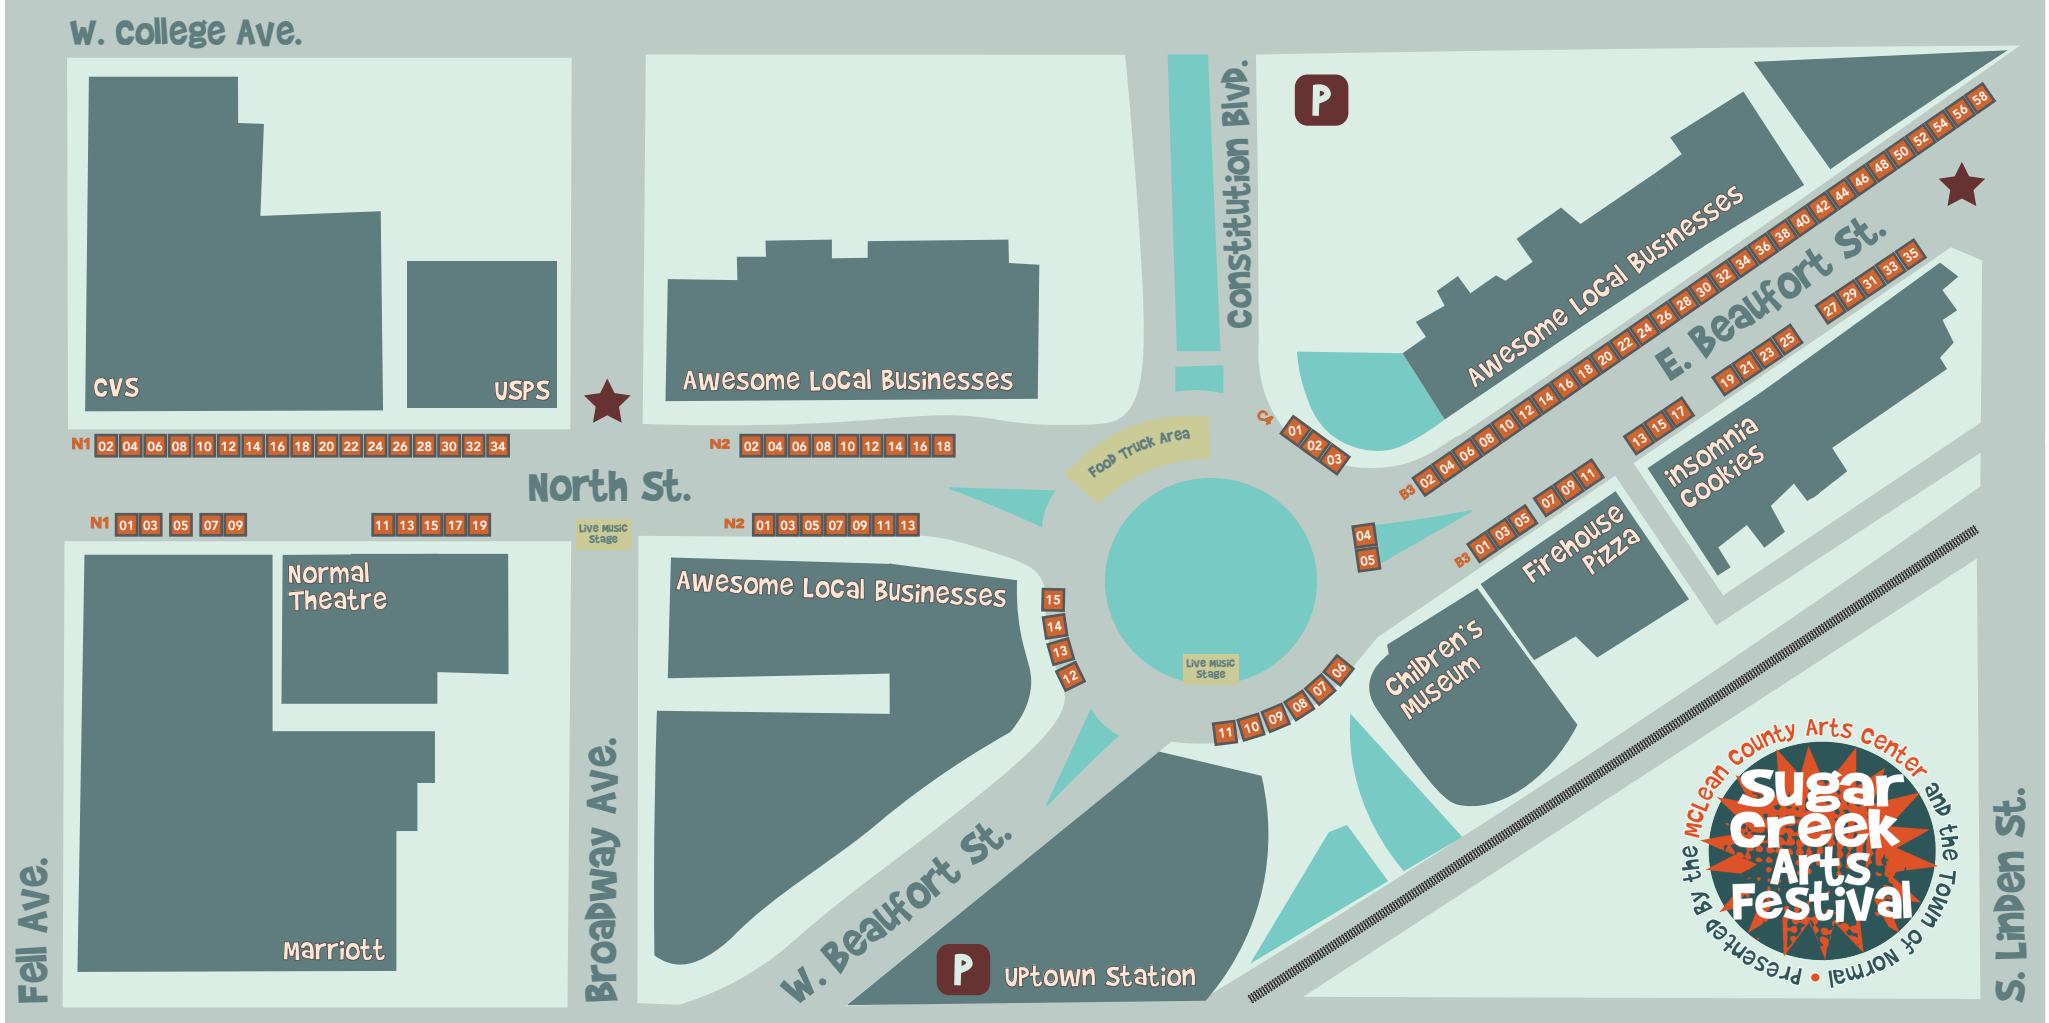

# 2022 Sugar Creek Arts Festival Booth Map

★ : Check-in area      P : some available Parking